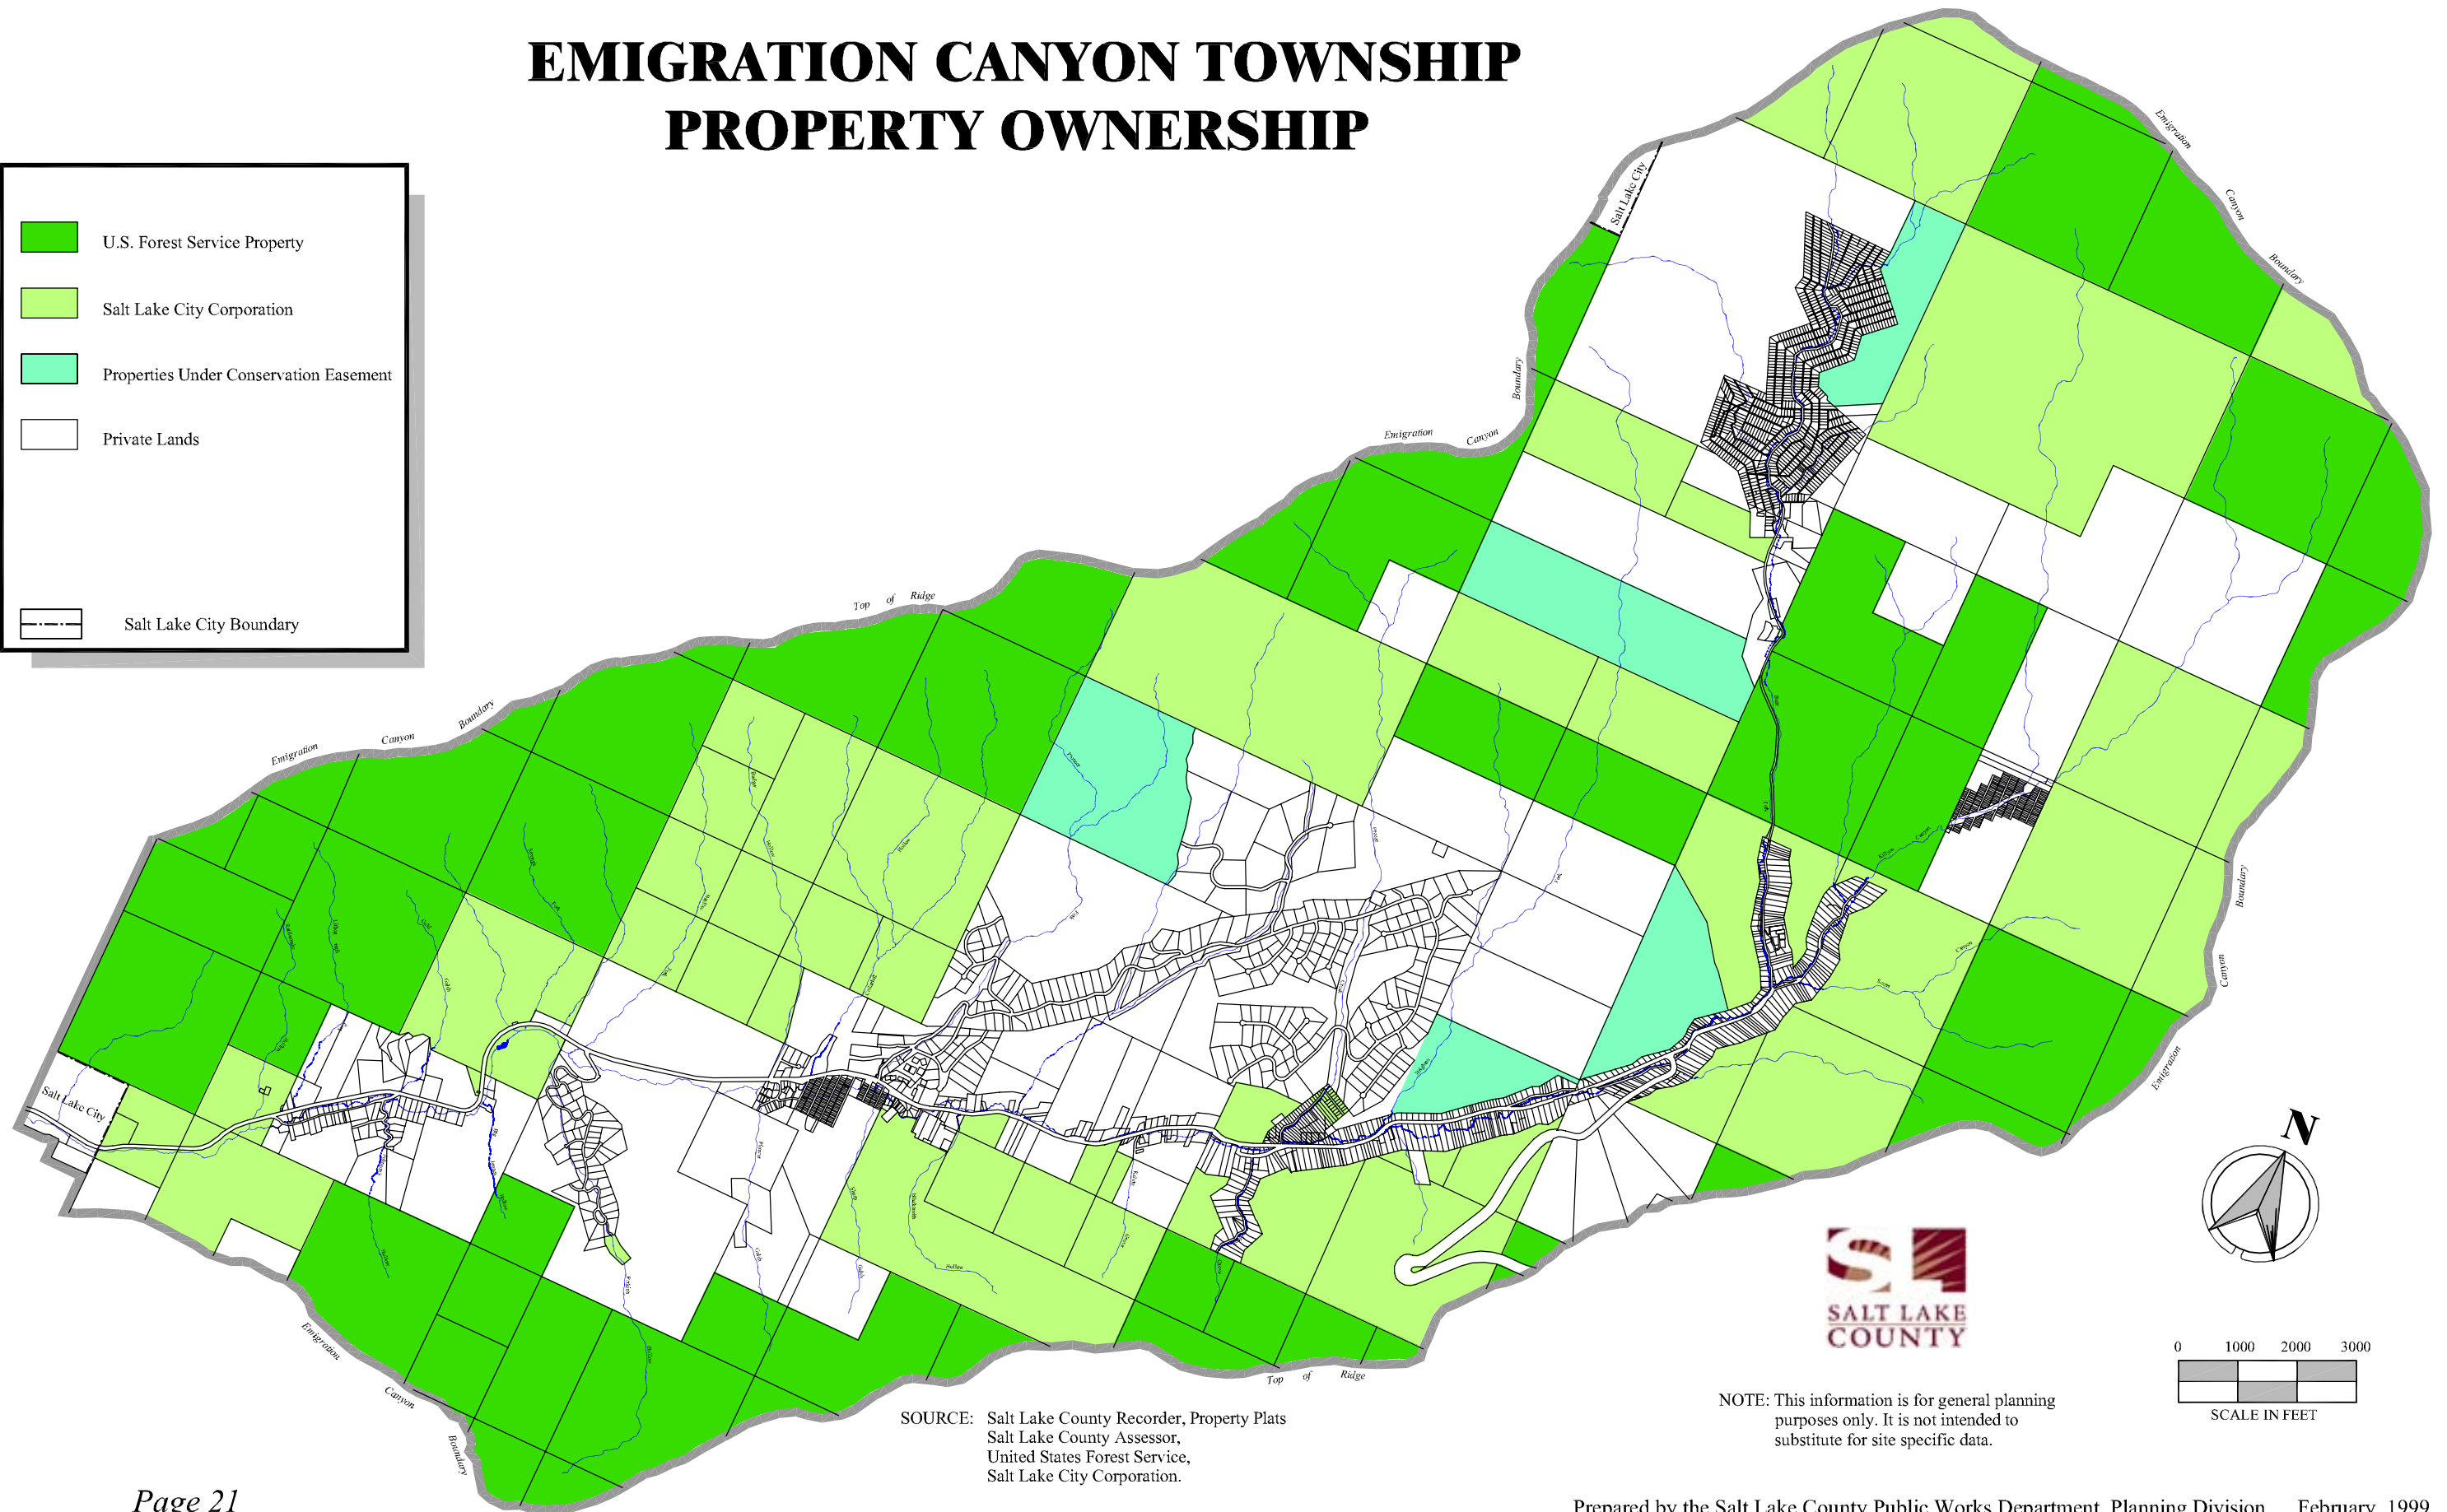

EMIGRATION CANYON TOWNSHIP PROPERTY OWNERSHIP

SOURCE: Salt Lake County Recorder, Property Plats
 Salt Lake County Assessor,
 United States Forest Service,
 Salt Lake City Corporation.

NOTE: This information is for general planning purposes only. It is not intended to substitute for site specific data.